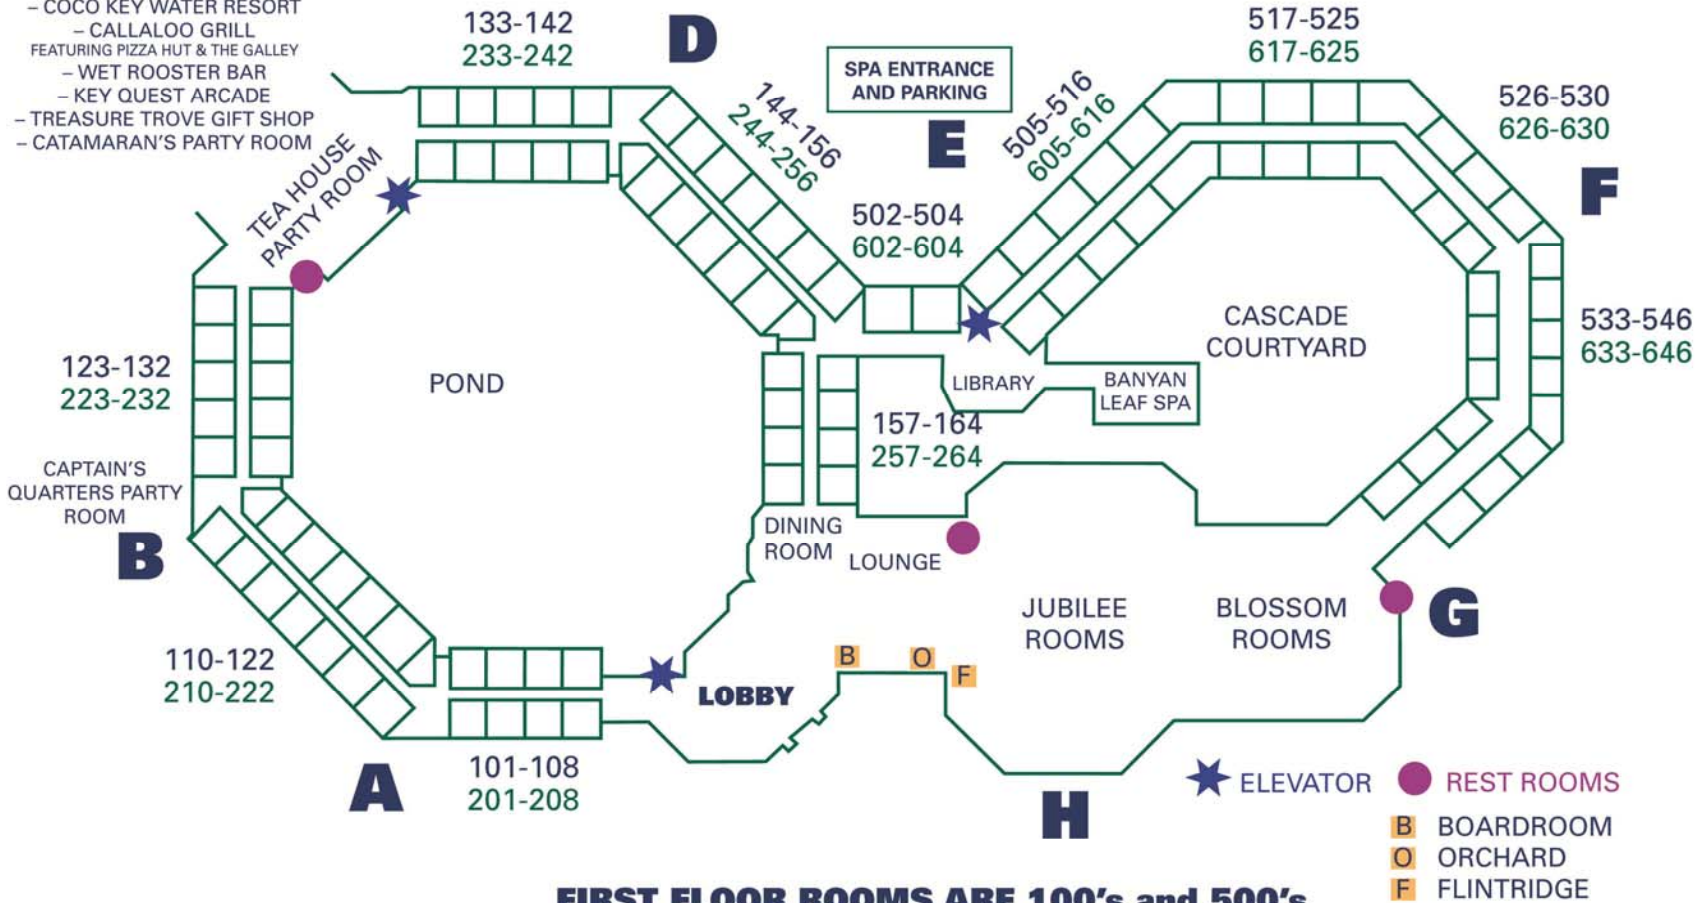

- TO  
 - COCO KEY WATER RESORT  
 - CALLALOO GRILL  
 FEATURING PIZZA HUT & THE GALLEY  
 - WET ROOSTER BAR  
 - KEY QUEST ARCADE  
 - TREASURE TROVE GIFT SHOP  
 - CATAMARAN'S PARTY ROOM

**FIRST FLOOR ROOMS ARE 100's and 500's**  
**SECOND FLOOR ROOMS ARE 200's and 600's**